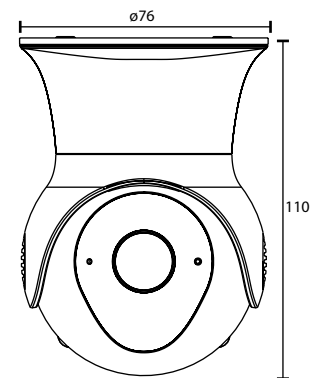

TECHNICAL SPECIFICATIONS

Camera type:	Full High Definition, 2-megapixel
Video resolution:	1080P (1920 x 1080 pixels), 25fps
Audio:	Two-way audio
Field of view:	110 degree wide viewing angle
Pan & Tilt:	355 degree pan rotation, 85 degree tilt
Motion detection:	via Image Frame Algorithym
Sound detection:	Push notification to device
IR distance:	Up to 10m
Night vision:	ICR LED
Ingress protection:	IP65 rated
Memory:	16GB (Built-in), older footage is overwritten
Power source:	240V adapter
Supported power:	DC12V / 1000mA
Operating temperature:	0°C to 40 °C
Warranty:	1 year replacement
WiFi Info:	IEEE802.11b/g/n, 2.4GHz Mac Encryption; WEP/WAPI/TKIP/AES
Device Requirements:	iOS 8.0 or higher, Android 4.1 or higher

INSTALLATION

Do-it-Yourself installation

	MODEL	COLOUR	DESCRIPTION	BOX SIZE	GROSS WEIGHT	BOX QTY	BARCODE/TUN
RETAIL BOX	21438/05	White	Smart WiFi Patrol Pan & Tilt Camera	W167 x H94 x D89 mm	0.52 kg	1 pc	 9 312641 214380 >
OUTER CTN	21438/05	White	Smart WiFi Patrol Pan & Tilt Camera	W490 x H405 x D190 mm	20.6 kg	20 pc	 19312641214875