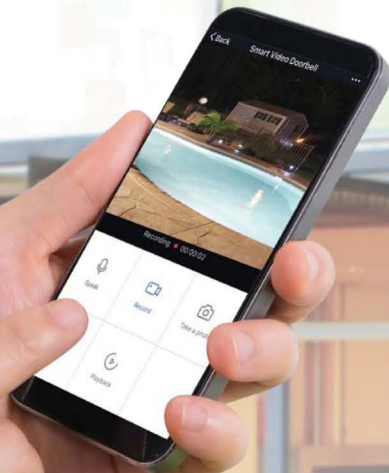

SMART WiFi PATROL PAN/TILT CAMERA

See & protect more with wide angle viewing

WiFi
NO HUB REQUIRED

Works with
IFTTT

DIY

FHD
1080P

MOTION

SOUND

TRACKING

RECORD

INFRA-RED

AUDIO

IP65
WEATHER
RESISTANT

1YR
WARRANTY

Motion detection and tracking camera with a wide, high definition viewing angle. See what's happening at your home remotely.

Full high definition resolution 1080P (FHD) camera.

Remotely operate the camera up, down, left and right with 355° horizontal and 85° vertical view.

Advanced motion detection identifies slight changes in movement and sends a notification to your phone/tablet.

Two-Way audio. Allows you to speak and listen through the BrilliantSmart app no matter of your location provided you have an internet connection.

Manually record live video direct to your phone through the BrilliantSmart app.