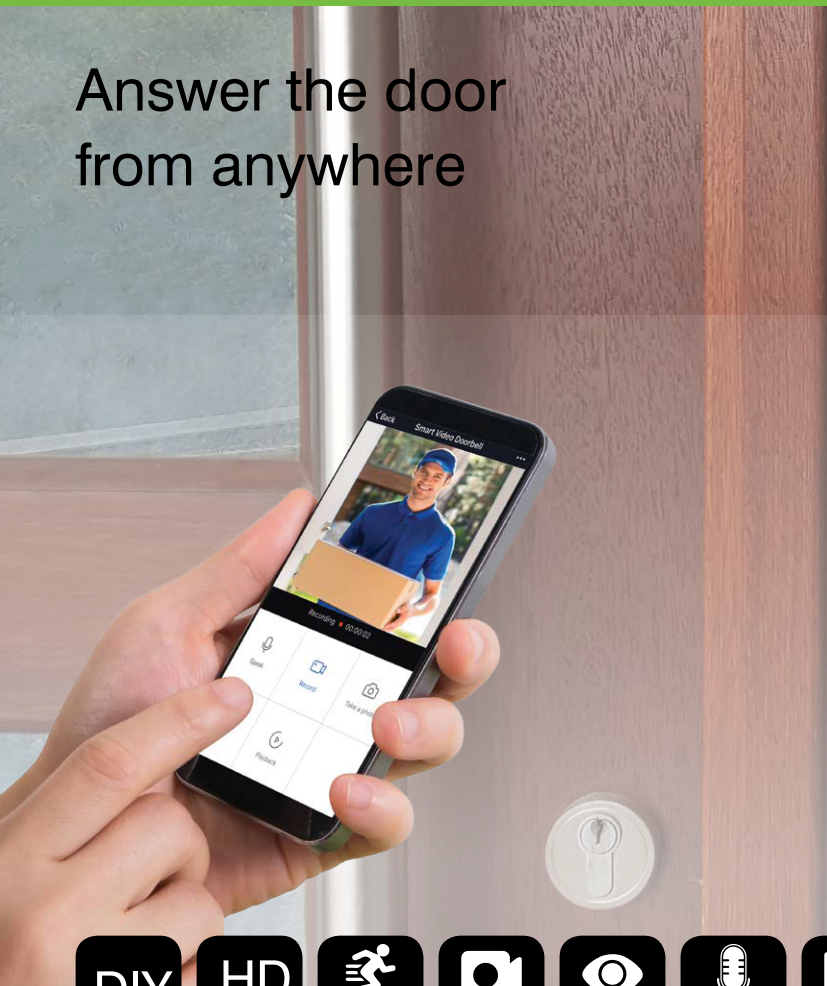

SMART WiFi VIDEO DOORBELL

Answer the door from anywhere

WiFi NO HUB REQUIRED

Works with IFTTT

- DIY
- HD 1080P
- PIR MOTIO
- RECORD
- INFRA-RED
- AUDIO
- SD SLOT
- 1YR WARRANTY

Answer your doorbell from anywhere from your phone. Video, two-way audio and built-in motion sensors allow you to know who's at the front door and detect any movement on your property, triggering alerts to your phone 24/7.

- Full HD video 1080P, 166° wide viewing angle. Delivers high resolution video.
- Two-way audio. Allows you to hear and speak through the BrilliantSmart app remotely.
- Built-in infra-red night vision, automatically activating the infra-red filter at night (day/night modes).
- You can press record direct to your phone by either screen shot or video recording.
- Durable construction and IP44 weather resistant rating makes it suitable for all locations.
- Built in memory card slot that supports up to 64Gb SD card. Recording is motion activated (card not included). Recorded SD card footage is encrypted and can only be viewed through the BrilliantSmart app
- It uses low power and includes 2 rechargeable lithium batteries. Includes option to connect to 14V-24VAC/DC (power source not included).
- Connects to other BrilliantSmart devices and other compatible products.

APPLICATIONS

- Smart security for every home
- Create in app automation, so lights come on based on certain behaviour, ie: when movement is detected via a sensor, the lights turn on automatically

SMART WiFi VIDEO DOORBELL