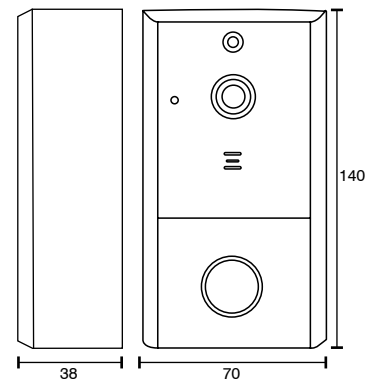

TECHNICAL SPECIFICATIONS

Camera type:	Full High Definition, 2-megapixel
Video resolution:	1080P (1980 x 1080 pixels), 30fps
Audio:	Two-way audio
Field of view:	166 degree wide viewing angle
Motion detection:	Advanced PIR motion sensing
PIR distance:	Up to 4m / 13ft
Night vision:	6 x 850nm infrared LED's
Night vision distance:	Up to 5m / 16ft
Ingress protection:	IP44 rated (Indoor & under cover outdoor)
Memory:	Micro SD card slot (64GB max, not included), rolling
Power source:	2 x Rechargeable 3.7V 3400mAh lithium-ion batteries Recharge via DC5V micro USB cable (included)
Supported power:	14V-24VAC/DC hardwired option (not included)
LED Indicator:	Blue (when motion is detected) Red (when doorbell button is pressed)
Operating temperature:	-10°C to 50°C
Warranty:	1 year replacement
WiFi Info:	IEEE802.11b/g/n, 2.4GHz Mac Encryption; WEP/WAPI/TKIP/AES
Device Requirements:	iOS 8.0 or higher, Android 4.1 or higher

ACCESSORIES (sold separately)

Chime:	21387/05
--------	----------

INSTALLATION

Do-it-Yourself installation (battery operation)

Can be hardwired to an existing suitable ELV transformer

	MODEL	COLOUR	DESCRIPTION	BOX SIZE	GROSS WEIGHT	BOX QTY	BARCODE/TUN
RETAIL BOX	20761/06	Black	Smart WiFi Video Doorbell	W107 x H191 x D74 mm	0.53 kg	1 pc	9 312641 207610 >
OUTER CTN	20761/06	Black	Smart WiFi Video Doorbell	W490 x H270 x D430 mm	16.0 kg	30 pc	19312641207617