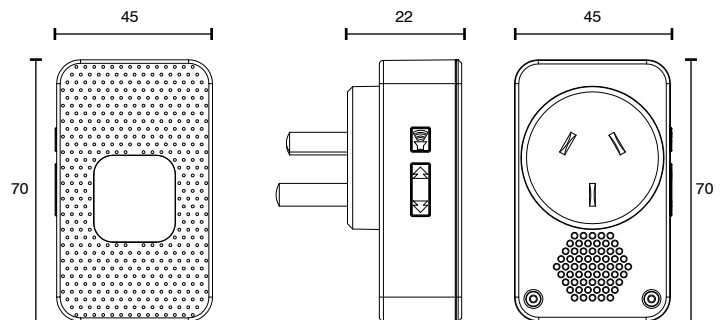

APPLICATIONS

- Only works in conjunction with BrilliantSmart WiFi Video Doorbell

SMART DOORBELL CHIME

TECHNICAL SPECIFICATIONS

Operating voltage:	240V / 50Hz
Class:	Class II (2)
Radio Frequency Info:	RF 433.92MHz
Volume:	5 Levels
Ringtones:	38 options Select alternate tones for different events
Working distance:	10-15m (30m open area)
Construction:	ABS / Polycarbonate
Operating temperature:	5°C to 30°C
Warranty:	1 year replacement
Standards:	AS/NZS 60950 AS/NZS 4268 AS/NZS CISPR 32 AS/NZS 3112

ACCESSORIES (sold separately)

Video Doorbell:	20761/06
-----------------	----------

INSTALLATION

Do-it-Yourself installation

	MODEL	COLOUR	DESCRIPTION	BOX SIZE	GROSS WEIGHT	BOX QTY	BARCODE/TUN
RETAIL BOX	21387/06	Black	Smart Doorbell Chime	W105 x H188 x D60 mm	0.11 kg	1 pc	 9 312641 213871 >
OUTER CTN	21387/06	Black	Smart Doorbell Chime	W490 x H275 x D430 mm	5.00 kg	42 pc	 19312641213878