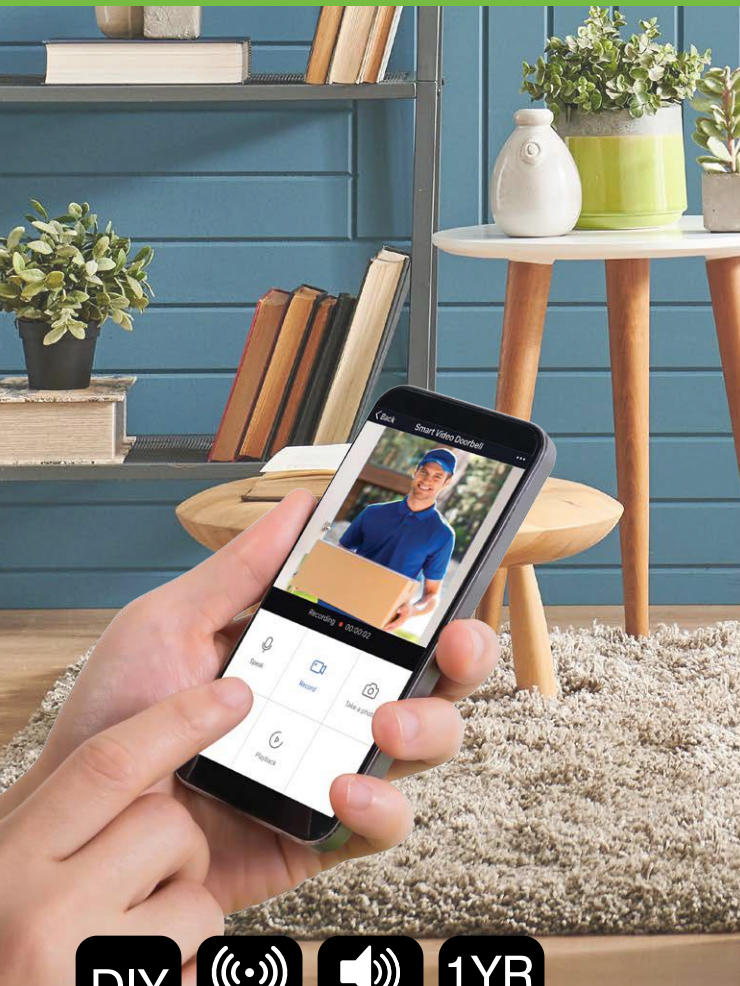

SMART DOORBELL CHIME

In-home alert when your Video Doorbell is activated

The chime connects to our Wi-Fi Video Doorbell to alert you when the door bell has been pressed.

- Comes with multiple tones, select different tones for different notifications.
- Easily control the volume so you can hear all over the house.
- 4 Levels of adjustable volume with 38 customisable chime sounds plus a silent mode.
- Plugs into any standard power outlet.
- Works up to 20m distance away from the Smart WiFi Video Doorbell.

APPLICATIONS

- Only works in conjunction with BrilliantSmart WiFi Video Doorbell

SMART DOORBELL CHIME

TECHNICAL SPECIFICATIONS

Operating voltage:	240V / 50Hz
Class:	Class II (2)
Radio Frequency Info:	RF 433.92MHz
Volume:	5 Levels
Ringtones:	38 options Select alternate tones for different events
Working distance:	10-15m (30m open area)
Construction:	ABS / Polycarbonate
Operating temperature:	5°C to 30°C
Warranty:	1 year replacement
Standards:	AS/NZS 60950 AS/NZS 4268 AS/NZS CISPR 32 AS/NZS 3112