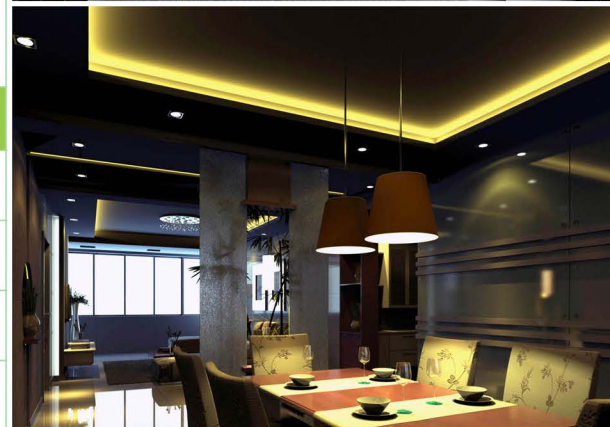

HIGHEST QUALITY PROFESSIONAL 24V STRIP LIGHTING

- UP TO 3000 LUMENS/METRE - HIGHEST BRIGHTNESS
- NEW COB SEAMLESS & 225 LEDS/METRE - CREATES DOTLESS EFFECT
- CRI 80-90 - HIGHEST COLOUR QUALITY
- IP65 SILICON GEL, IP68 SILICON SLEEVE & IP66 NANO COATING OPTIONS
- 24V FOR LOWER HEAT AND LONGER LENGTHS (1-10metres)
- CAN BE MADE TO SPECIFICATIONS: WATTS/m, LED's/m, CCT, CRI, COATING
- AMAZON ALEXA & GOOGLE COMPATIBLE

24V	WATTS/m	CRI	LUMENS/m	CCT
24V - IP65 - COB 3000k, 4000k, 5000k +CCT Option 	12 W/m	RA90	1200Lms/m	3000k 4000k 5000k
Can self-cut & add connectors. No waste - lower cost 5cm-10 meters	CCT 20 W/m	RA90	Up to 2000Lms/m	2700k To 6000k ADJUSTABLE
24V PRO BRIGHT 192 LED/m 2800 - 3050 Lumens/m 	21 W/m	RA80	2800-3050 Lms/m	3000k 4000k 5000k 6500k
High Brightness, IP65				
FULL COLOUR RGB 96 LED/m 	15 W/m			Full Colour RGB
IP68 Silicon Sleeve Injected				
24V-RGB 144 LED/m IP65 	18 W/m			Full Colour RGB
COMING SOON Full Colour RGB				

BRIGHTEST DOTLESS/SEAMLESS LIGHT

Widest range of WiFi & Bluetooth
controllers and receivers.