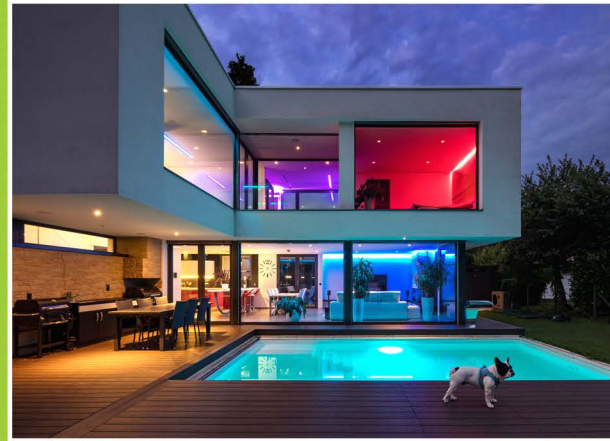

HIGHEST QUALITY PROFESSIONAL 24V STRIP LIGHTING

- UP TO 3000 LUMENS/METRE - HIGHEST BRIGHTNESS
- NEW COB SEAMLESS & 225 LEDS/METRE - CREATES DOTLESS EFFECT
- CRI 80-90 - HIGHEST COLOUR QUALITY
- IP65 SILICON GEL, IP68 SILICON SLEEVE & IP66 NANO COATING OPTIONS
- 24V FOR LOWER HEAT AND LONGER LENGTHS (1-10metres)
- CAN BE MADE TO SPECIFICATIONS: WATTS/m, LED's/m, CCT, CRI, COATING
- AMAZON ALEXA & GOOGLE COMPATIBLE

24V	WATTS/m	CRI	LUMENS/m	CCT
24V - IP65 - COB 3000k, 4000k, 5000k +CCT Option 	12 W/m	RA90	1200Lms/m	3000k 4000k 5000k
Can self-cut & add connectors. No waste - lower cost 5cm-10 meters	CCT 20 W/m	RA90	Up to 2000Lms/m	2700k To 6000k ADJUSTABLE
24V PRO BRIGHT 192 LED/m 2800 - 3050 Lumens/m 	21 W/m	RA80	2800-3050 Lms/m	3000k 4000k 5000k 6500k
High Brightness, IP65				
FULL COLOUR RGB 96 LED/m 	15 W/m			Full Colour RGB
IP68 Silicon Sleeve Injected				
24V-RGB 144 LED/m IP65 	18 W/m			Full Colour RGB
COMING SOON Full Colour RGB				

BRIGHTEST DOTLESS/SEAMLESS LIGHT

Widest range of WiFi & Bluetooth
controllers and receivers.