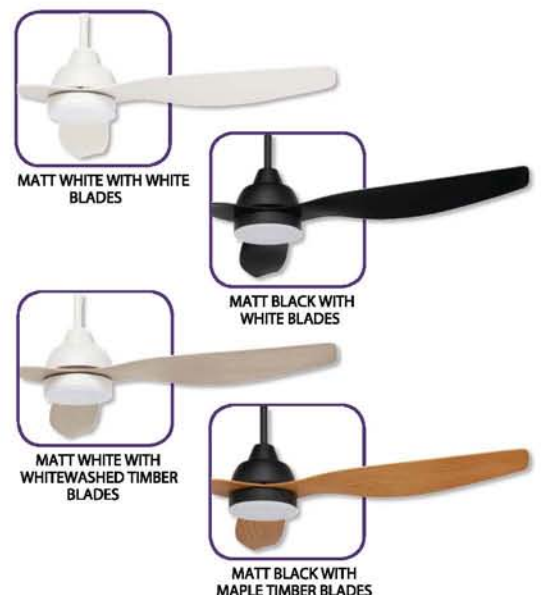

SMART WIFI BAHAMA FAN

Stay cool the Smarter Way

Remote
Included

WIFI
NO HUB REQUIRED

works with the
Google Assistant

WORKS WITH
alexa

Works with
IFTTT

- 52 INCH 1320mm
- 32W DC MOTOR
- 14° BLADE PITCH
- 17° CEILING RAKE MAX
- TUNEABLE CCT
- 6YR WARRANTY

The Smart Bahama fan with tuneable CCT light allows you to control the settings from anywhere, via your phone, app or voice control.

- Durable metal body and canopy construction, with 3 moulded ABS blades.
- 5 speed remote control with reverse function and timer.
- Light: 18W 1000lm LED non-dimmable. Adjust colour temperature to either 3000K Warm White, 4200K Cool White or 6000K Daylight.
- Control your fan speed, light, and on/off by App.
- Smart mode: nature, normal, sleep and wake up (app only).
- Suitable for indoor or enclosed alfresco areas.
- Compatible with BrilliantSmart devices via automation & IFTTT.

APPLICATIONS

- Lounge and family rooms
- Indoors or enclosed alfresco areas not exposed to the weather