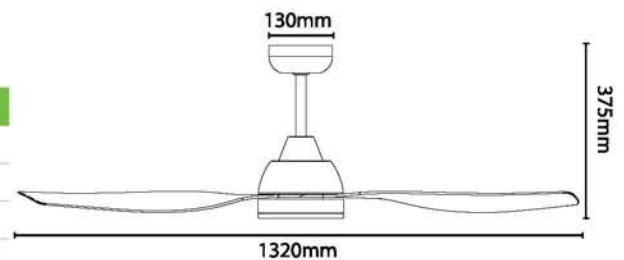

AIR MOVEMENT

SPEED	1	2	3	4	5
RPM	87	120	150	168	185
Power	5W	8W	13W	19W	31W
Airflow	3,369m³/h	5,230m³/h	6,455m³/h	7,985m³/h	9,328m³/h