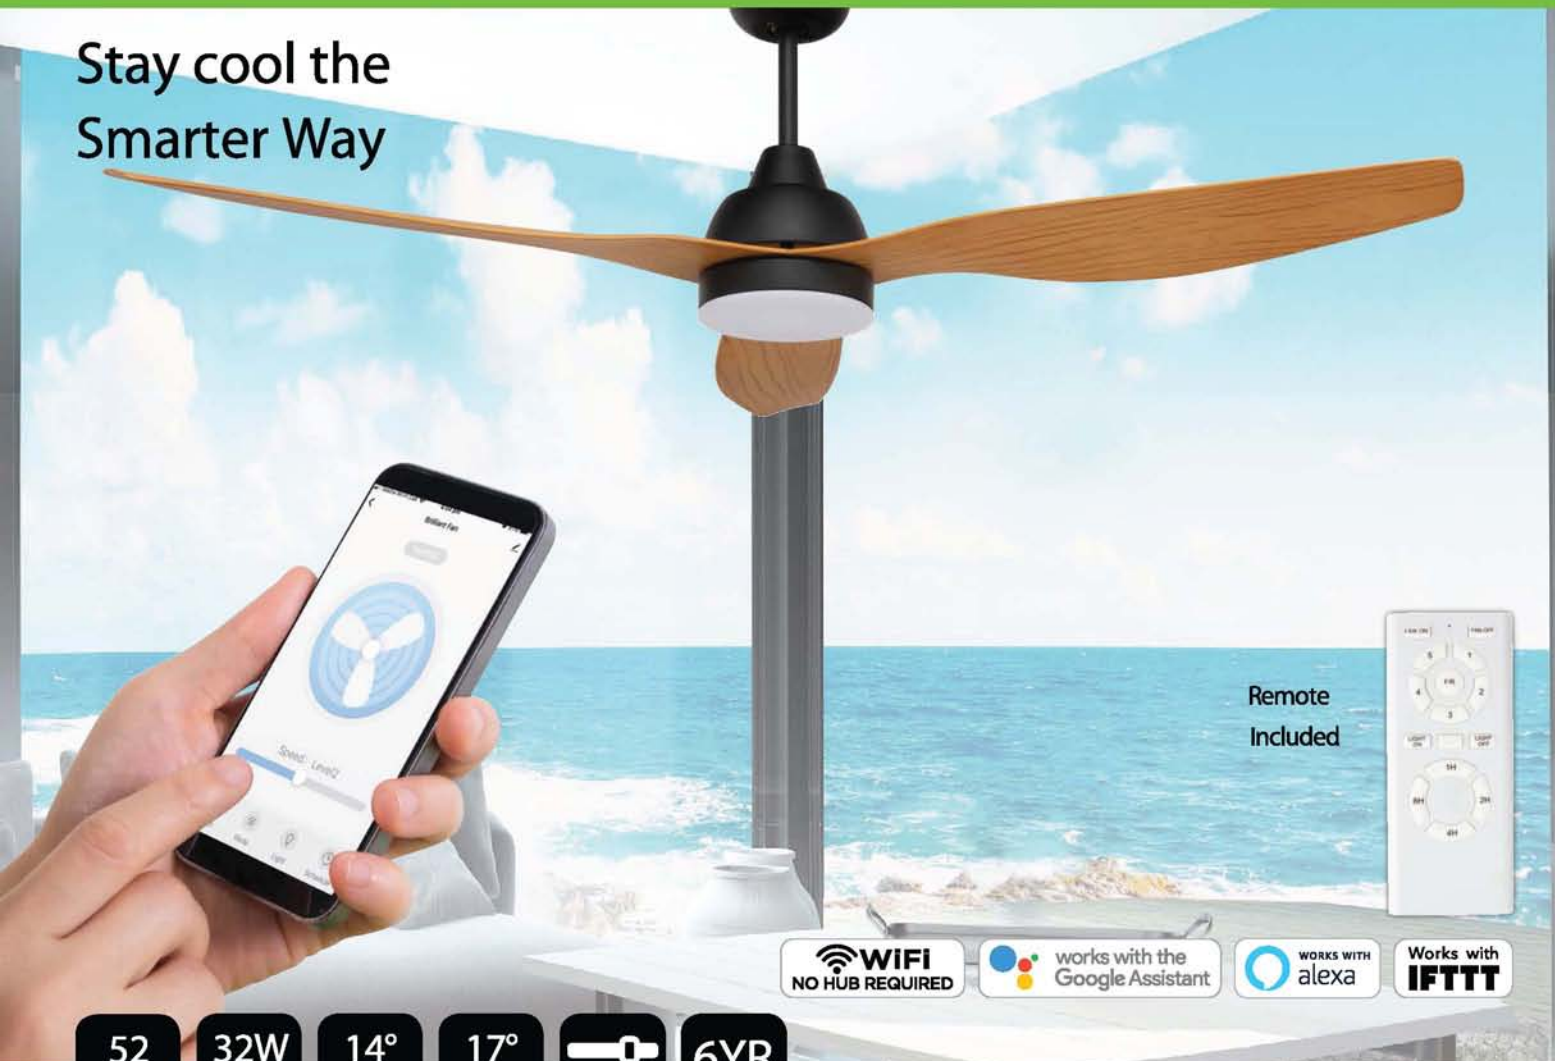

# SMART WIFI BAHAMA FAN

## Stay cool the Smarter Way

Remote  
Included

WIFI  
NO HUB REQUIRED

works with the  
Google Assistant

WORKS WITH  
alexa

Works with  
IFTTT

- 52 INCH 1320mm
- 32W DC MOTOR
- 14° BLADE PITCH
- 17° CEILING RAKE MAX
- TUNEABLE CCT
- 6YR WARRANTY

The Smart Bahama fan with tuneable CCT light allows you to control the settings from anywhere, via your phone, app or voice control.

- Durable metal body and canopy construction, with 3 moulded ABS blades.
- 5 speed remote control with reverse function and timer.
- Light: 18W 1000lm LED non-dimmable. Adjust colour temperature to either 3000K Warm White, 4200K Cool White or 6000K Daylight.
- Control your fan speed, light, and on/off by App.
- Smart mode: nature, normal, sleep and wake up (app only).
- Suitable for indoor or enclosed alfresco areas.
- Compatible with BrilliantSmart devices via automation & IFTTT.

## TECHNICAL SPECIFICATIONS

Size	52 inch (1320mm)
Motor Type	DC (Direct Current)
Operating Voltage	240V / 50Hz
Motor Wattage	32W
Construction	Metal body and canopy
Blade Material	Moulded ABS (x3)
Blade Pitch	14 degree
Ceiling Rake	17 degree max
Light	18W 1000 lumen non-dimmable LED
Light Adjustable	Toggle colour temperature between 3000K, 4200K and 6000K by turning light off/on via app or remote control
Control	Remote 5 speed with reverse function and timer
Operating Temperature:	15°C - 40 °C
Warranty	3 year in-home plus 3 year replacement (6-Year)
WiFi Info:	IEEE802.11b/g/n, 2.4GHz Mac Encryption; WEP/WAPI/TKIP/AES
Device Requirements:	iOS 8.0 or higher, Android 4.1 or higher
Standards:	AS/NZS CISPR15 AS/NZS 60335-2-80 AS/NZS CISPR14 AS/NZS 60598-2-1 AS/NZS 4268