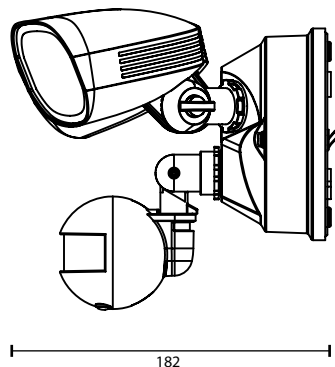

SMART WiFi ESCORT SECURITY LIGHT

TECHNICAL SPECIFICATIONS

Operating voltage:	240V / 50Hz
Class:	Class I (1)
Wattage:	2 x 11W (22W Total)
Lumens:	2200 Total Lumens
Light adjustable:	Tune colour temperature within 3000K and 6000K via app
Beam angle:	60 degrees
Colour rendering index:	> 80
Dimmable:	Yes, via app
Motion detection:	Advanced PIR motion sensing
Operation Modes:	Auto - Override - Flash
PIR sensitivity:	Low - Med - High
PIR range:	10m x 180 degrees
Light time on:	10 sec to 10 min
Lux sensitivity:	0 to 2000Lx
Construction:	Diecast Aluminum
Ingress protection:	IP44 rated (Indoor & under cover outdoor)
Operating temperature:	+5 °C to 40 °C
Warranty:	2 year replacement
WiFi Info:	IEEE802.11b/g/n, 2.4GHz Mac Encryption; WEP/WAPI/TKIP/AES
Device Requirements:	iOS 8.0 or higher, Android 4.1 or higher
Standards:	AS/NZS 60598.1 AS/NZS 60598.2.5 AS/NZS 60669.2.1

INSTALLATION

Must be installed by a licensed electrician

	MODEL	COLOUR	DESCRIPTION	BOX SIZE	GROSS WEIGHT	BOX QTY	BARCODE/TUN
RETAIL BOX	20700/06	Black	Smart WiFi Escort Security Floodlight	W225 x H180 x D125 mm	0.85 kg	1 pc	 9 312641 207009 >
OUTER CTN	20700/06	Black	Smart WiFi Escort Security Floodlight		10.2 kg	12 pc	 19312641207006