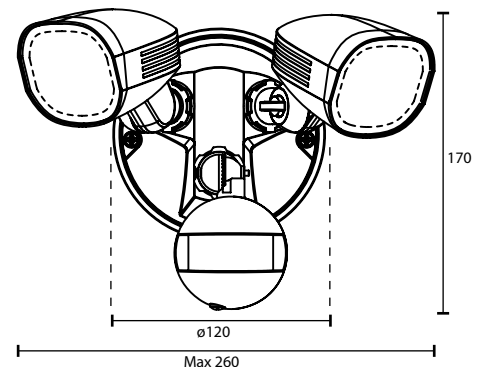

SMART WiFi ESCORT SECURITY LIGHT

TECHNICAL SPECIFICATIONS

Operating voltage:	240V / 50Hz
Class:	Class I (1)
Wattage:	2 x 11W (22W Total)
Lumens:	2200 Total Lumens
Light adjustable:	Tune colour temperature within 3000K and 6000K via app
Beam angle:	60 degrees
Colour rendering index:	> 80
Dimmable:	Yes, via app
Motion detection:	Advanced PIR motion sensing
Operation Modes:	Auto - Override - Flash
PIR sensitivity:	Low - Med - High
PIR range:	10m x 180 degrees
Light time on:	10 sec to 10 min
Lux sensitivity:	0 to 2000Lx
Construction:	Diecast Aluminum
Ingress protection:	IP44 rated (Indoor & under cover outdoor)
Operating temperature:	+5 °C to 40 °C
Warranty:	2 year replacement
WiFi Info:	IEEE802.11b/g/n, 2.4GHz Mac Encryption; WEP/WAPI/TKIP/AES
Device Requirements:	iOS 8.0 or higher, Android 4.1 or higher
Standards:	AS/NZS 60598.1 AS/NZS 60598.2.5 AS/NZS 60669.2.1

INSTALLATION

Must be installed by a licensed electrician

	MODEL	COLOUR	DESCRIPTION	BOX SIZE	GROSS WEIGHT	BOX QTY	BARCODE/TUN
RETAIL BOX	20700/06	Black	Smart WiFi Escort Security Floodlight	W225 x H180 x D125 mm	0.85 kg	1 pc	 9 312641 207009 >
OUTER CTN	20700/06	Black	Smart WiFi Escort Security Floodlight		10.2 kg	12 pc	 19312641207006