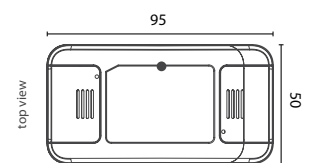

Voice control

**NO HUB
REQUIRED**

Works with **IFTTT**

RELAY INSTALLATION PLACEMENT OPTIONS

Brilliant SMART 240V AC MAX LOAD 2400W 2.4GHz 1YR WARRANTY

- Make your existing lights or switches smart with this relay connector.
- Perfect for new or retro-fit installations
- Control from anywhere via app or voice control.
- Create schedules and timing to automate your home.
- Connects to other BrilliantSmart devices.
- Maximum load capacities
 - 500W (LED)
 - 2400W (Incandescent)
- Fits through a downlight cutout as small as Ø56mm.
- 4mm² terminals.

MODEL NO.	LOAD (W)	COLOUR
20694/05	2400W	WHITE