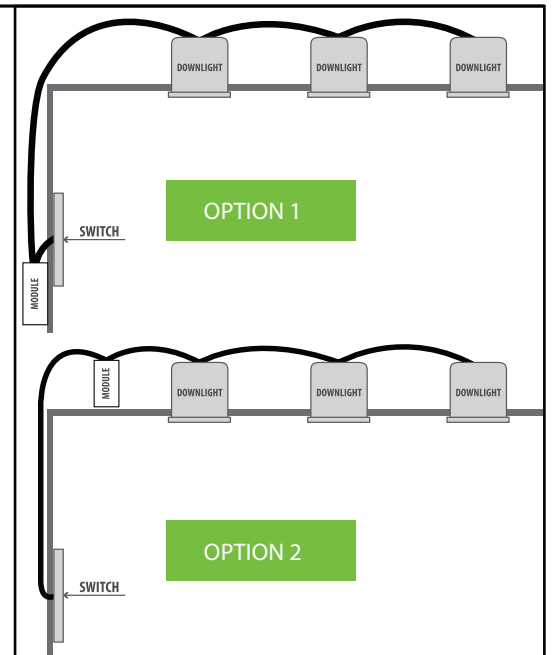

Voice control

**NO HUB
REQUIRED**

Works with **IFTTT**

RELAY INSTALLATION PLACEMENT OPTIONS

Brilliant SMART 240V AC MAX LOAD 2400W 2.4GHz 1YR WARRANTY

- Make your existing lights or switches smart with this relay connector.
- Perfect for new or retro-fit installations
- Control from anywhere via app or voice control.
- Create schedules and timing to automate your home.
- Connects to other BrilliantSmart devices.
- Maximum load capacities
 - 500W (LED)
 - 2400W (Incandescent)
- Fits through a downlight cutout as small as Ø56mm.
- 4mm² terminals.

MODEL NO.	LOAD (W)	COLOUR
20694/05	2400W	WHITE