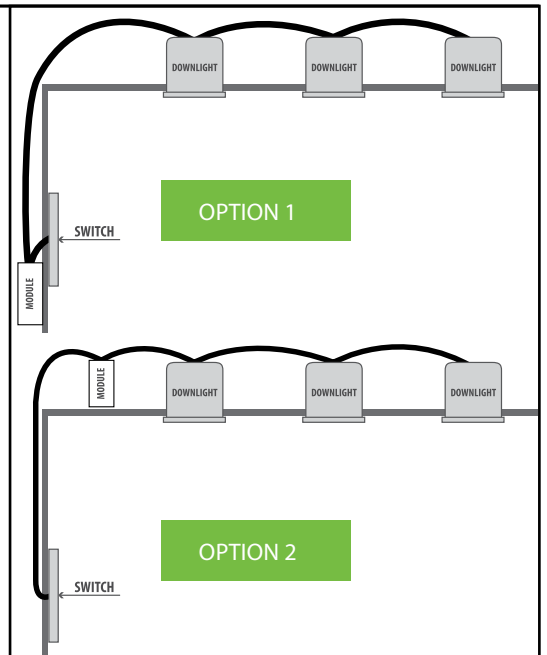

### MODULE INSTALLATION PLACEMENT OPTIONS

	240V AC	DIMMING	MIN LOAD 5W	MAX LOAD 100W	2.4GHz	1YR WARRANTY
--	---------	---------	-------------	---------------	--------	--------------

- Make your existing downlights, switches or lighting smart with this dimming module.
- Control from anywhere via app or voice control.
- Create schedules and timing to automate your home.
- Connects to other BrilliantSmart devices.
- LED & incandescent load rating 100W.
- Fits through a downlight cutout as small as  $\varnothing 53\text{mm}$ .
- 4mm<sup>2</sup> terminals.
- Leading edge dimmer suitable for most products.
- Wall switch available (433MHz).
- Max load: 100W (LED or Incandescent).
- Min load: 5W.

MODEL NO.	LOAD (W)	COLOUR
20693/05	5~100	WHITE