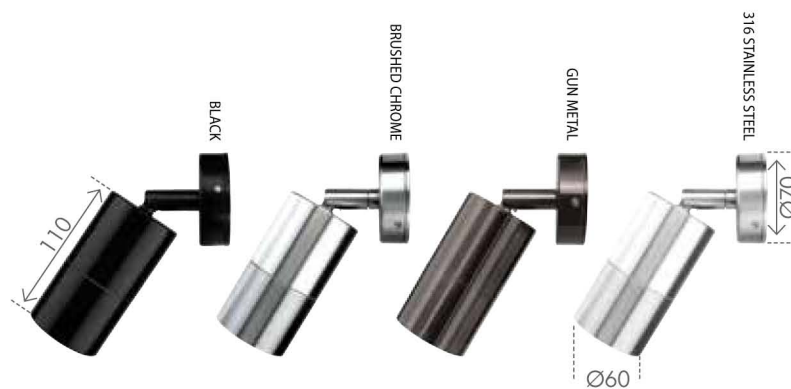

240V	35W max	GU10	IP65	COASTAL AREAS
------	------------	------	------	------------------

- Durable Anodised Aluminium or Marine Grade 316 Stainless Steel
- Ideal for coastal areas
- Supplied with GU10 LED globe/s
4W / 300lm / Warm White
- Wall or ceiling mountable
- IP65 weather resistant
- 240 Volt AC, 50Hz
- 3-year warranty

MODEL NO.	DESIGN	FITTING COLOUR
20597/06	ADJUSTABLE	BLACK
20597/13	ADJUSTABLE	BRUSHED CHROME
20597/66	ADJUSTABLE	GUN METAL
20605/16	ADJUSTABLE	316 STAINLESS STEEL
20601/06	UP/DOWN	BLACK
20601/13	UP/DOWN	BRUSHED CHROME
20601/66	UP/DOWN	GUN METAL
20607/16	UP/DOWN	316 STAINLESS STEEL