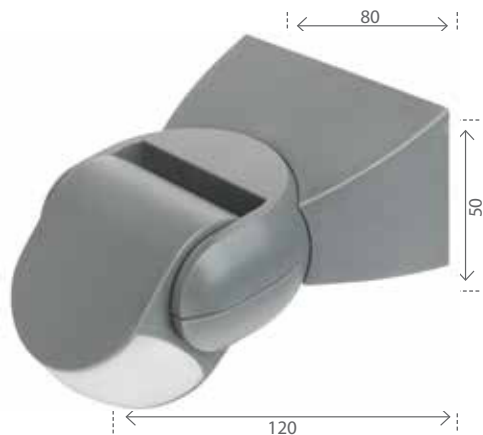

# VERSA-SCAN

180° PIR SECURITY SENSOR

Passive Infra-red technology.  
 Multi-segmented lens for better detection.  
 Adjustable sensing angle.  
 Reliable 3-wire design.  
 Adjustable time and lux level.  
 Manual override.  
 IP65 weather-resistant rated.  
 Resets to AUTO mode after 8 hours  
 Wall mount  
 Lux control level : 3-2000LUX (adjustable)  
 Max Load : 1200W Incandescent Lamp  
                   300W Fluorescent Lamp  
                   150W LED Lamp