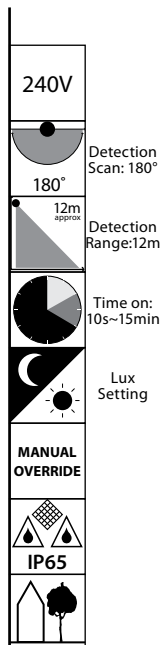

# VERSA-SCAN

180° PIR SECURITY SENSOR

Passive Infra-red technology.  
 Multi-segmented lens for better detection.  
 Adjustable sensing angle.  
 Reliable 3-wire design.  
 Adjustable time and lux level.  
 Manual override.  
 IP65 weather-resistant rated.  
 Resets to AUTO mode after 8 hours  
 Wall mount  
 Lux control level : 3-2000LUX (adjustable)  
 Max Load : 1200W Incandescent Lamp  
                   300W Fluorescent Lamp  
                   150W LED Lamp

2 Year Warranty.

Product	Code	Colours	
Sensor	<b>20046/..</b>	<b>08</b> GREY	<b>09</b> BEIGE