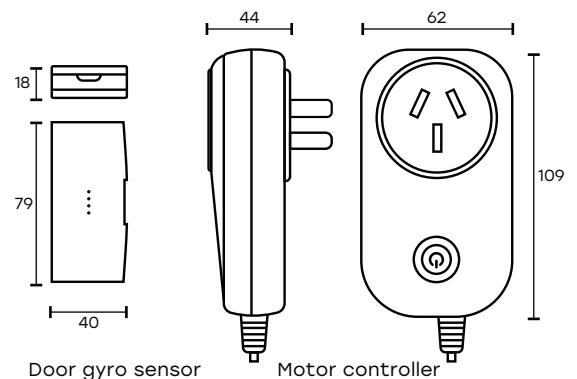

Motor controller

Door gyro sensor

SMART WIFI GARAGE DOOR CONTROLLER

TECHNICAL SPECIFICATIONS

Operating voltage:	240V / 50Hz
Class:	Class II
Rated Current:	10A
Maximum Load:	2000W
Control Types:	Voice (using Google Assistant or Amazon Alexa) Remote (using Smart device) Geofence
Suitable for:	Sectional Garage Doors Tilt Garage Doors
Ingress protection:	Indoor use only
Kit includes:	1x Motor controller 1x Door Gyro sensor
Operating temperature:	+5°C to 35°C
Warranty:	1 year replacement
WiFi Info:	IEEE802.11b/g/n, 2.4GHz Mac Encryption; WEP/WAPI/TKIP/AES
Device Requirements:	iOS 8.0 or higher, Android 4.1 or higher
Standards:	AS/NZS 3105: 207+A1 AS/NZS 3112: 2017 with AS/NZS 3100: 2017+A1 AS/NZS 62368.1: 2018

INSTALLATION

Recommended to be installed by licensed electrician

Please check that your existing door motor/controller has manual override terminals. This may be found behind access panels on your existing garage door motor/controller. If you momentarily connect these two terminals together (with a wire) and it activates the door then this product will be compatible.

manual override terminals example

	MODEL	COLOUR	DESCRIPTION	BOX SIZE	GROSS WEIGHT	BOX QTY	BARCODE/TUN
RETAIL BOX	21456/05	White	Smart WiFi Garage Door Controller	W115 x H150 x D70 mm	0.27 kg	1 pc	 9 312641 214564 >
OUTER CTN	21456/05	White	Smart WiFi Garage Door Controller	W442 x H360 x D330 mm	10.6 kg	36 pc	