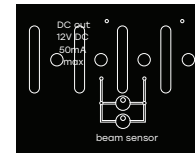

Motor controller

Door gyro sensor

SMART WIFI GARAGE DOOR CONTROLLER

TECHNICAL SPECIFICATIONS

Operating voltage:	240V / 50Hz
Class:	Class II
Rated Current:	10A
Maximum Load:	2000W
Control Types:	Voice (using Google Assistant or Amazon Alexa) Remote (using Smart device) Geofence
Suitable for:	Sectional Garage Doors Tilt Garage Doors
Ingress protection:	Indoor use only
Kit includes:	1x Motor controller 1x Door Gyro sensor
Operating temperature:	+5°C to 35°C
Warranty:	1 year replacement
WiFi Info:	IEEE802.11b/g/n, 2.4GHz Mac Encryption; WEP/WAPI/TKIP/AES
Device Requirements:	iOS 8.0 or higher, Android 4.1 or higher
Standards:	AS/NZS 3105: 207+A1 AS/NZS 3112: 2017 with AS/NZS 3100: 2017+A1 AS/NZS 62368.1: 2018

manual override terminals example

	MODEL	COLOUR	DESCRIPTION	BOX SIZE	GROSS WEIGHT	BOX QTY	BARCODE/TUN
RETAIL BOX	21456/05	White	Smart WiFi Garage Door Controller	W115 x H150 x D70 mm	0.27 kg	1 pc	 9 312641 214564 >
OUTER CTN	21456/05	White	Smart WiFi Garage Door Controller	W442 x H360 x D330 mm	10.6 kg	36 pc	