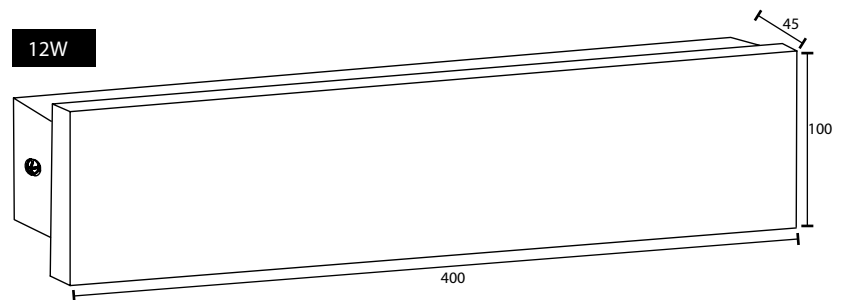

FERRANA TERRAZZO LED WALL LIGHT

TECHNICAL SPECIFICATIONS

Operating voltage:	240V / 50Hz
Class:	Class I (1)
Wattage:	20528: 8W Total 20529: 12W Total
Lumens:	20528: 400 Total Lumens 20529: 550 Total Lumens
Colour temperature	4000K Cool White
Colour rendering index:	> 80
Dimmable:	No
Construction:	Housing: Concrete/Stainless steel Diffuser: Polycarbonate Screws: Stainless Steel
Ingress protection:	IP65 rated
Warranty:	2 year replacement
Standards:	AS/NZS 60598.1 AS/NZS 60598.2.1

INSTALLATION

Must be installed by a licensed electrician

	MODEL	COLOUR	DESCRIPTION	BOX SIZE	GROSS WEIGHT	BOX QTY	BARCODE/TUN
RETAIL BOX	21528/08	Grey	Ferrana Terrazzo 8W LED Wall Light	W345 x H85 x D150 mm	1.40 kg	1 pc	
OUTER CTN	21528/08	Grey	Ferrana Terrazzo 8W LED Wall Light	W230 x H230 x D380 mm	7.60 kg	4 pc	 19312641215285
RETAIL BOX	21529/08	Grey	Ferrana Terrazzo 12W LED Wall Light	W440 x H85 x D140 mm	1.60 kg	1 pc	 9 312641 215295 >
OUTER CTN	21529/08	Grey	Ferrana Terrazzo 12W LED Wall Light	W340 x H230 x D470 mm	8.00 kg	4 pc	 19312641215292