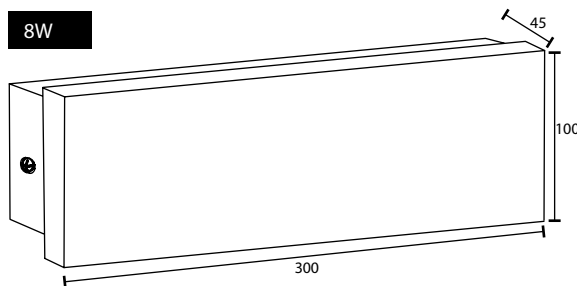

FERRANA TERRAZZO LED WALL LIGHT

TECHNICAL SPECIFICATIONS

Operating voltage:	240V / 50Hz
Class:	Class I (1)
Wattage:	20528: 8W Total 20529: 12W Total
Lumens:	20528: 400 Total Lumens 20529: 550 Total Lumens
Colour temperature	4000K Cool White
Colour rendering index:	> 80
Dimmable:	No
Construction:	Housing: Concrete/Stainless steel Diffuser: Polycarbonate Screws: Stainless Steel
Ingress protection:	IP65 rated
Warranty:	2 year replacement
Standards:	AS/NZS 60598.1 AS/NZS 60598.2.1

INSTALLATION

Must be installed by a licensed electrician

	MODEL	COLOUR	DESCRIPTION	BOX SIZE	GROSS WEIGHT	BOX QTY	BARCODE/TUN
RETAIL BOX	21528/08	Grey	Ferrana Terrazzo 8W LED Wall Light	W345 x H85 x D150 mm	1.40 kg	1 pc	
OUTER CTN	21528/08	Grey	Ferrana Terrazzo 8W LED Wall Light	W230 x H230 x D380 mm	7.60 kg	4 pc	 19312641215285
RETAIL BOX	21529/08	Grey	Ferrana Terrazzo 12W LED Wall Light	W440 x H85 x D140 mm	1.60 kg	1 pc	 9 312641 215295 >
OUTER CTN	21529/08	Grey	Ferrana Terrazzo 12W LED Wall Light	W340 x H230 x D470 mm	8.00 kg	4 pc	 19312641215292