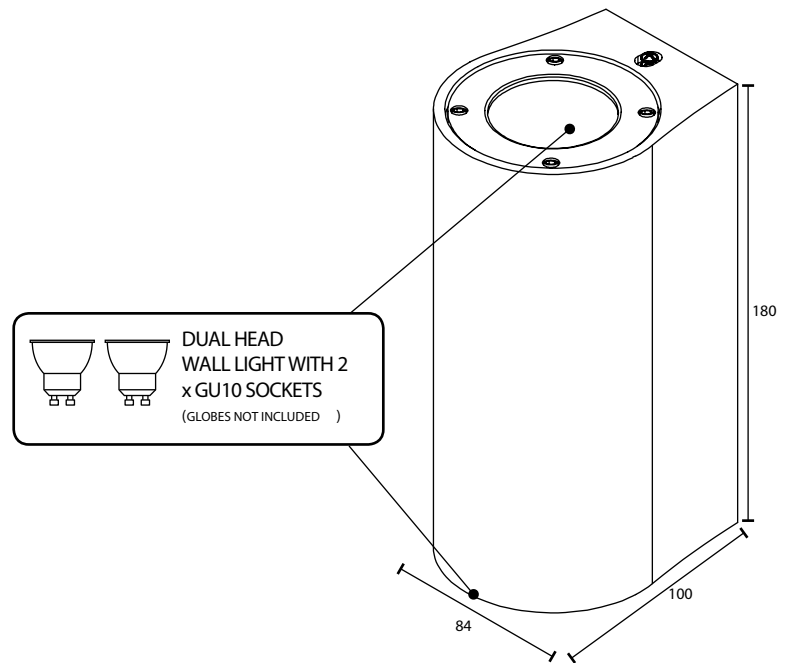

SIENA TERRAZZO UP/DOWN WALL LIGHT

TECHNICAL SPECIFICATIONS

Operating voltage:	240V / 50Hz
Class:	Class I (1)
Wattage:	2 x 35W Max
Base Type:	GU10
Construction:	Housing: Concrete/Stainless steel Diffuser: Clear Tempered Glass Screws: Stainless Steel
Ingress protection:	IP65 rated
Warranty:	2 year replacement
Standards:	AS/NZS 60598.1 AS/NZS 60598.2.1

INSTALLATION

Must be installed by a licensed electrician

	MODEL	COLOUR	DESCRIPTION	BOX SIZE	GROSS WEIGHT	BOX QTY	BARCODE/TUN
RETAIL BOX	21526/08	Grey	Siena Terrazzo Up/Down Wall Light	W135 x H255 x D125 mm	1.55 kg	1 pc	 9 312641 215264 >
OUTER CTN	21526/08	Grey	Siena Terrazzo Up/Down Wall Light	W295 x H240 x D325 mm	8.40 kg	4 pc	 19312641215261