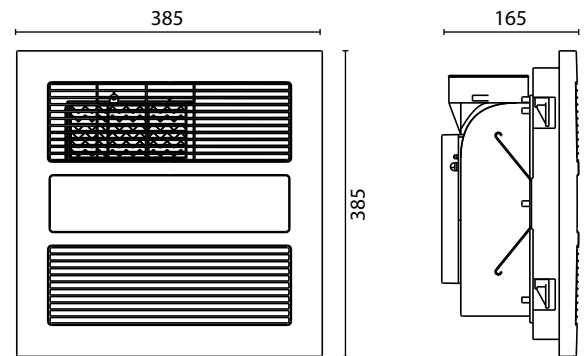

## TECHNICAL SPECIFICATIONS

Operating Voltage:	240V / 50Hz
Class:	Class II (2)
Total Wattage:	2152W Total max.
Motor Wattage:	35W Total
Motor Type:	Longlife ball bearing
Fan Size:	ø175mm x 75mm
Air Extraction:	up to 240m <sup>3</sup> /hr (69l/sec)
Heat Wattage:	2140W
Heat Type:	PTC heating element
Light Wattage:	12W max.
Colour temperature:	4200°K (Cool white)
Light Lumens	900 Total lumens
Cutout:	350mm x 350mm
Outlet Diameter:	ø100mm
Ingress protection:	IP20
Thermal Safety Switch:	Auto cut-off
Recommended ,minimum installation depth to roof:	255mm
Duct Size:	ø100mm
Includes Accessories:	5-Gang wall control, 1.5m flexible duct, exterior grille
Warranty	3 year replacement
Standards:	AS/NZS CISPR15 AS/NZS 60335-2-80 AS/NZS CISPR14 AS/NZS 60335-2-30 AS/NZS 60598-2-2

## ACCESSORIES (sold separately)

Duct 3m:	19937
Exterior Cowl:	19943/16

	MODEL	COLOUR	DESCRIPTION	BOX SIZE	GROSS WEIGHT	BOX QTY	BARCODE/TUN
RETAIL BOX	21476/05	White	Solace 4-in1 Bathroom Mate	W435 x H435 x D210 mm	4.5 kg	1 pc	9 312641 214762 >
OUTER BOX	21476/05	White	Solace 4-in1 Bathroom Mate	W870 x H465 x D455 mm	18.3 kg	4 pc	19312641214769
RETAIL BOX	21476/06	Black	Solace 4-in1 Bathroom Mate	W435 x H435 x D210 mm	4.5 kg	1 pc	9 312641 214779 >
OUTER BOX	21476/06	Black	Solace 4-in1 Bathroom Mate	W870 x H465 x D455 mm	18.3 kg	4 pc	19312641214776