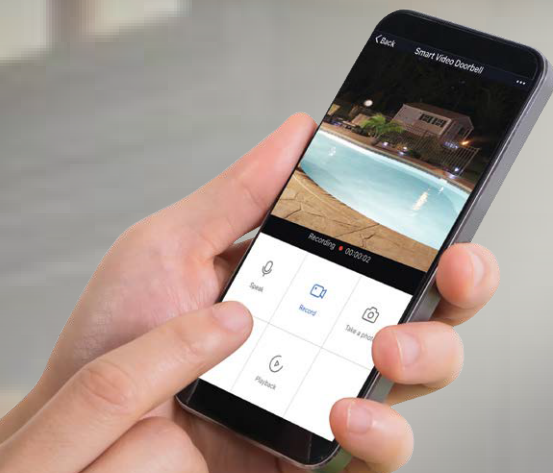

SMART WiFi FLARE CAMERA WITH LIGHT

A camera you can place
just about anywhere

WiFi
NO HUB REQUIRED

Works with
IFTTT

Magnetic and rechargeable the indoor/outdoor Smart HD camera allows you the flexibility to mount a security camera anywhere.

- Easy installation, attaches to any magnetic surface or using the mounting screw hole.
- Twin beam lights enable full colour night vision of up to 5m.
- 2 x 18650 Non-replaceable rechargeable lithium-ion batteries included.
- Full high definition resolution 1080P (FHD) camera, from the 110 degree wide viewing angle.
- Advanced PIR motion detection with 3 levels to select from low, medium and high. Sends notification to your phone when movement is detected.
- High quality two-way and one-way audio options.
- Manually record live video or access recording from your phone through the BrilliantSmart app. Footage is encrypted and can only be viewed through the BrilliantSmart app
- Micro SD memory card slot – 128GB max. Recording is motion activated if SD card is installed (card not included).
- Select from either event or continuous recording functions.
- Must be installed as per instructions for IP65 weather resistant.
- Compatible with BrilliantSmart devices via automation & IFTTT.

APPLICATIONS

- Monitor outside your home where power supply is not available.
- Setup virtual calls via IFTTT when motion is detected
- Create in app automation, so lights illuminate based on behaviours, ie: when movement is detected via a sensor, the lights turn on automatically.