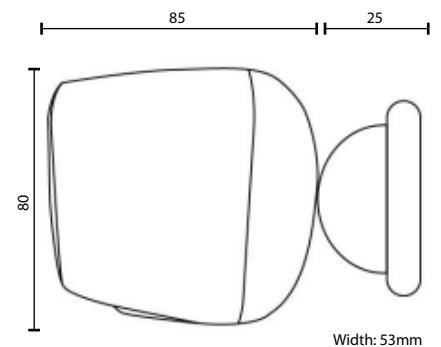

SMART WiFi FLARE CAMERA WITH LIGHT

TECHNICAL SPECIFICATIONS

Class:	Class III
Camera type:	Full High Definition, 2-megapixel
Video resolution:	1080P (1980 x 1080 pixels), 15fps
Audio:	Two-way audio
Field of view:	110 degree wide viewing angle
Motion detection:	3-Level Detection (Low-Med-High)
PIR detection distance:	Up to 8m
PIR detection angle:	120 degrees
Colour Night vision:	2 high power LED's
Night vision distance:	Up to 5m
Ingress protection:	IP65 rated
Memory:	Micro SD card slot (128GB max, not included)
Power source:	2 x 18650 Rechargeable non-replaceable 3.6V 2600mAh lithium-ion batteries Recharge via DC5V 1m micro USB cable (included)
Working Time:	Greater battery capacity for longer running times
Warranty:	1 year replacement
WiFi Info:	IEEE802.11b/g/n, 2.4GHz Mac Encryption; WEP/WAPI/TKIP/AES
Device Requirements:	iOS 8.0 or higher, Android 4.1 or higher

INSTALLATION

Do-it-Yourself installation

ACCESSORIES

sold separately

Solar Panel 21951/08

	MODEL	COLOUR	DESCRIPTION	BOX SIZE	GROSS WEIGHT	BOX QTY	BARCODE/TUN
RETAIL BOX	21812/11	Matt Silver	Smart WiFi Flare Camera with Light	W112 x H185 x D60 mm	0.35 kg	1 pc	 9 312641 218128 >
OUTER CTN	21812/11	Matt Silver	Smart WiFi Flare Camera with Light				 19312641218125