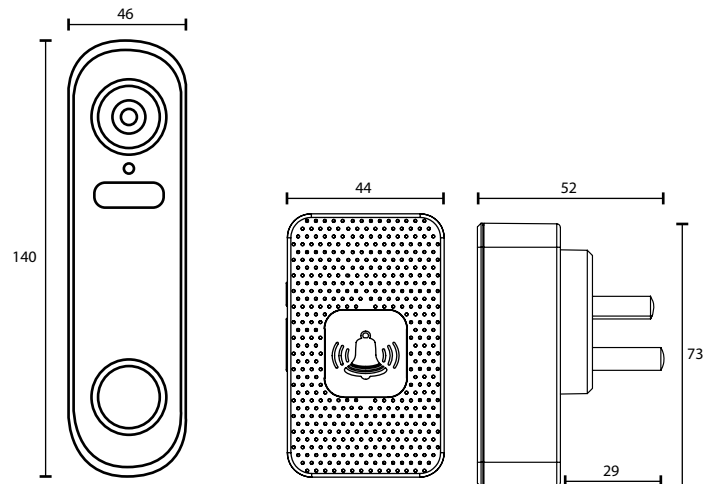

CHIME

- Multiple tones selection - 38 in total with 4 volume levels, this includes silent mode (LED indicator will flash in this mode)
- Plugs into any standard power outlet.
- Works up to 24m (line of sight) away from the Smart WiFi Deacon Doorbell.

SMART WiFi DEACON DOORBELL & CHIME

TECHNICAL SPECIFICATIONS-DOORBELL

Camera type:	Full High Definition, 2-megapixel
Video resolution:	1080P (1980 x 1080 pixels), 15fps
Audio:	Two-way audio
Field of view:	110 degree viewing angle
Motion detection:	PIR motion sensing with push notifications
PIR distance:	Up to 4m
Night vision:	4 x Infrared LED's
Night vision distance:	Up to 3m
Ingress protection:	IP65 rated (Indoor & under cover outdoor)
Memory:	Micro SD card slot (128GB max,) (class 10 ultra or less recommended)
Power source:	Built-in 2 x 18650 rechargeable Lithium batteries 5000mAh total (non-replaceable) Recharge via DC5V 2A micro USB cable (included)
Supported power:	12VAC-24VAC hardwire option (not included)
Warranty:	3 year replacement
WiFi Info:	IEEE802.11b/g/n, 2.4GHz Mac Encryption; WEP/WAPI/TKIP/AES
Device Requirements:	iOS 9.0 or higher, Android 5.0 or higher

INSTALLATION

Do-it-Yourself installation

Can be hardwired to an existing suitable ELV transformer

	MODEL	COLOUR	DESCRIPTION	BOX SIZE	GROSS WEIGHT	BOX QTY	BARCODE/TUN
RETAIL BOX	22063/05	White	Smart WiFi Deacon Doorbell & Chime	W103 x H264 x D68 mm	0.45 kg	1 pc	 9 312641 220633 >
INNER CTN	22063/05	White	Smart WiFi Deacon Doorbell & Chime	W215 x H270 x D75 mm	1.02 kg	2 pc	 19312641220630
OUTER CTN	22063/05	White	Smart WiFi Deacon Doorbell & Chime	W445 x H295 x D415 mm	12.3 kg	20 pc	 29312641220637