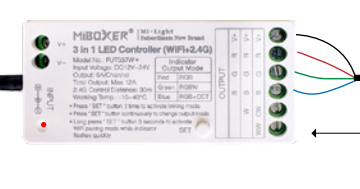

Full Colour RGB Garden Light Connection

3-in-1 Controller
INPUT: V+ RED, V- Black (if incorrect wiring, controller will fail and not be covered by warranty)

OUTPUT:
 Black V+
 Red R
 Green G
 Blue B

SET must be selected to show Red Light on Controller

Suitable for up to 7 Lights - \$75+GST

3-in-1 LED Controller

1m

T-piece \$7+GST

Extension Cord

1m/3m

Up to 7 Lights

Extension Cord

1m: \$7 +GST

3m: \$11 +GST

3-in-1 Controller \$15+GST

3-in-1 SMART Controller \$25+GST

T-piece \$7 +GST

RGB+CCT Remote \$16+GST

4-Zone Remote RGB+CCT \$35+GST

Uses TUYA or SMART Life App on Smart Device or Mobile Phone