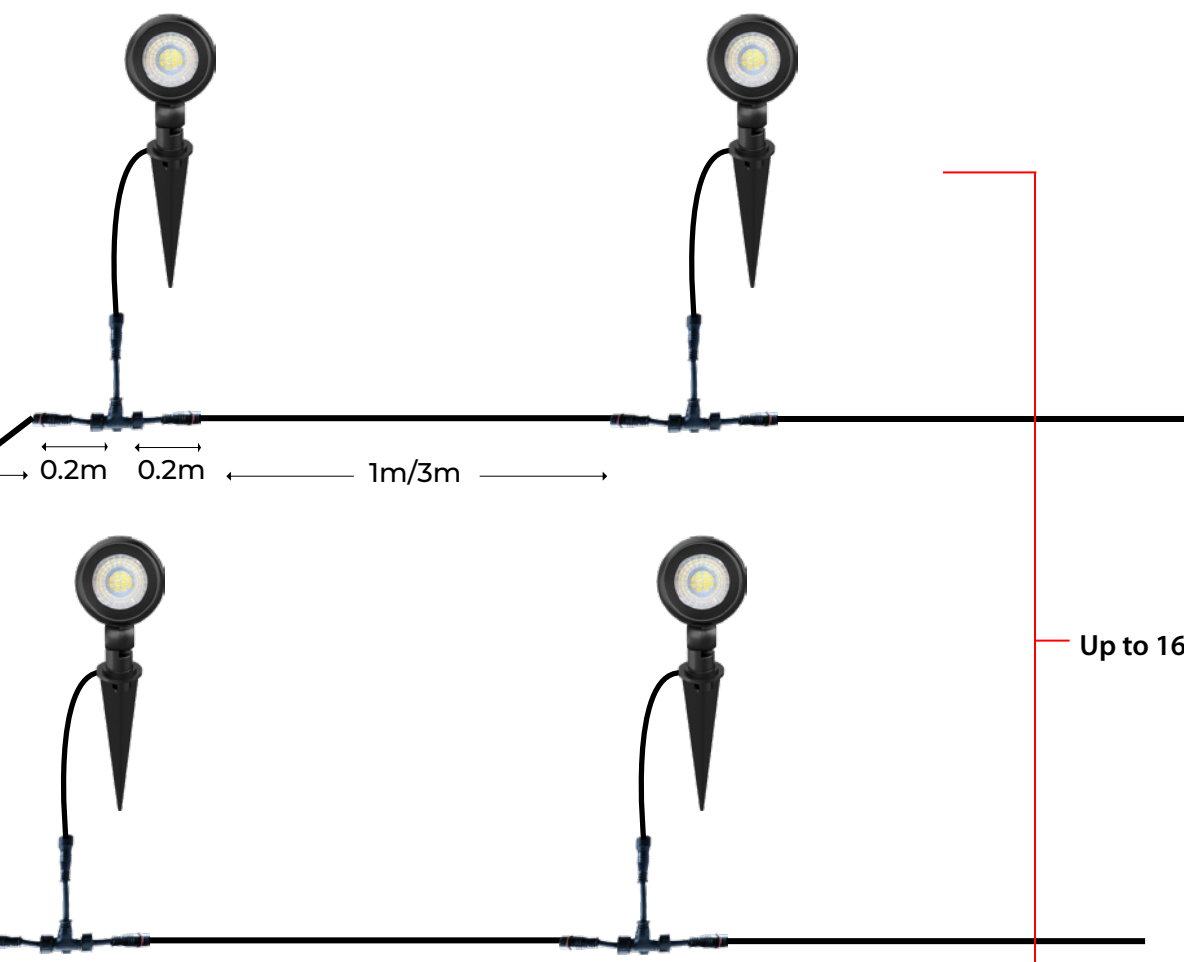

Full Colour RGB Garden Light Connection

3-in-1 Controller
INPUT: V+ RED, V- Black (if incorrect wiring, controller will fail and not be covered by warranty)

OUTPUT:
 Black V+
 Red R
 Green G
 Blue B

SET must be selected to show Red Light on Controller

200W 12V IP65 Transformer

Suitable for up to 16 Lights - \$110+GST

Up to 8 Lights

1m

Up to 8 Lights

1m

Up to 16 Lights

75W 12V IP65 Transformer

Suitable for up to 7 Lights - \$75+GST

3-in-1 LED Controller

1m

T-piece \$7+GST

Extension Cord

1m/3m

Up to 7 Lights

Extension Cord