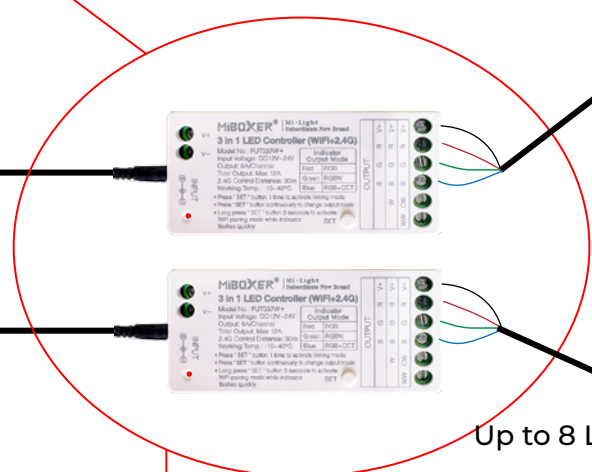

Full Colour RGB Garden Light Connection

3-in-1 Controller
INPUT: V+ RED, V- Black (if incorrect wiring, controller will fail and not be covered by warranty)

OUTPUT:
 Black V+
 Red R
 Green G
 Blue B

SET must be selected to show Red Light on Controller

200W 12V IP65 Transformer

Suitable for up to 16 Lights - \$110+GST

Up to 8 Lights

1m

Up to 8 Lights

1m

Up to 16 Lights

75W 12V IP65 Transformer

Suitable for up to 7 Lights - \$75+GST

3-in-1 LED Controller

1m

T-piece \$7+GST

Extension Cord

1m/3m

Up to 7 Lights

Extension Cord

1m: \$7 +GST

3m: \$11 +GST

3-in-1 Controller \$15+GST

3-in-1 SMART Controller \$25+GST

T-piece \$7 +GST

RGB+CCT Remote \$16+GST

4-Zone Remote RGB+CCT \$35+GST

Uses TUYA or SMART Life App on Smart Device or Mobile Phone