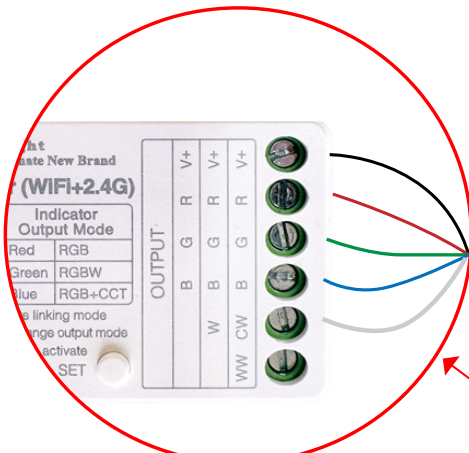

Full Colour RGB Garden Light Connection

3-in-1 Controller
INPUT: V+ RED, V- Black (if incorrect wiring, controller will fail and not be covered by warranty)

OUTPUT:
 Black V+
 Red R
 Green G
 Blue B

SET must be selected to show Red Light on Controller

Suitable for up to 7 Lights - \$75+GST

3-in-1 LED Controller

1m

T-piece \$7+GST

Extension Cord

1m/3m

Up to 7 Lights

Extension Cord

1m: \$7 +GST

3m: \$11 +GST

3-in-1 Controller \$15+GST

3-in-1 SMART Controller \$25+GST

T-piece \$7 +GST

RGB+CCT Remote \$16+GST

4-Zone Remote RGB+CCT \$35+GST

Uses TUYA or SMART Life App on Smart Device or Mobile Phone