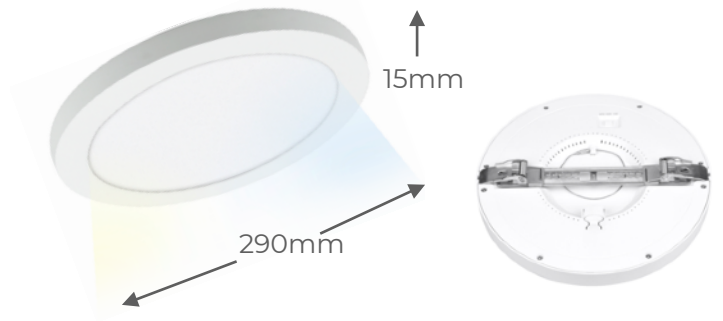

24W LED PANEL LIGHT GH-P24SE CCT

KEY INFORMATION

| | |
|------------------|--------------------------------------|
| LUMEN OUTPUT | 2160 Lumens |
| INPUT POWER | 24W |
| HOLE CUTOUT SIZE | Adjustable from 60-250mm |
| INSTALL | Surface Mount or Recessed with clips |
| DIMMING OPTIONS | Non-Dimmable |
| TRIM COLOUR | White |
| WARRANTY | 3 Years |
| IP RATING | IP20 Indoors |
| FLICKER FREE | Yes |

PHOTOMETRIC

| | |
|---------------------|--|
| EFFICACY | Up to 90 Lms/W |
| LUMEN OUTPUT COLOUR | Natural White 4000k or Bright White 5000k or Cool white 6500k - selectable by switch |
| CRI | >80 |
| BEAM ANGLE | 110° |

DESCRIPTION:

24W CEILING LIGHT - Oyster Light Replacement. Unique, very versatile ceiling light with three popular and practical colour output options which are selected by switch on the back of the light: Natural (4000k), Bright (5000k) or Cool (6500k). Non-dimmable, no flicker. High CRI, high lumen output with good heat dissipation and no UV.

FEATURES:

- Ultra slim, low profile
- Surface mounted or recessed with clips
- Adjustable fitting, hole size from 55-175mm
- Built in driver, cord and plug
- Flicker-free
- High power factor >0.9
- Comes standard with cover.
- 3 Year Warranty