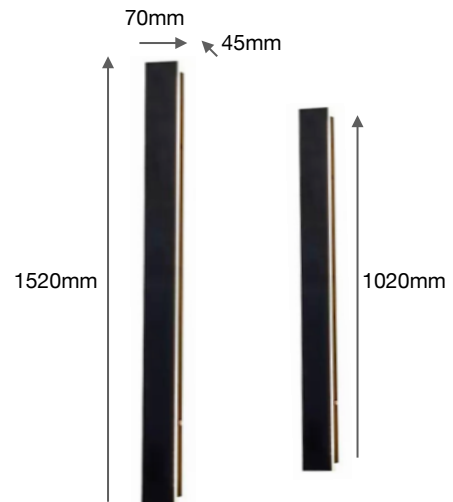

GH-WL LINEAR WALL LIGHT 1m / 1.5m

KEY INFORMATION	
LUMEN OUTPUT	1m: 24W - 1200Lms/W / 1.5m: 35W - 1750Lms/W
INPUT POWER ADJUSTABLE	1m - 24W / 1.5m - 35W
INSTALL	Wall mount
WARRANTY	3 Years Limited Warranty
LIFESPAN	50000Hrs
IP RATING	IP67
IK RATING	8
HOUSING COLOUR	Matte Black powdercoat finish
OPERATING TEMP	-40°C - +40°C
PHOTOMETRIC	
DIMMABLE	Yes (with optional controller)
COLOUR SELECTABLE	1m CCT option
COLOUR	3000k Warm White, CCT 2700-6000k
BEAM ANGLE	Back-lit
CRI	>80
ELECTRICAL	
INPUT VOLTAGE	120-277 VAC Input Voltage
CONSTRUCTION	
MATERIAL CONSTRUCTION	Rugged diecast aluminium , corrosion resistant housing and acrylic
DIMENSIONS	1020x45x70mm / 1520x70x45mm
WEIGHT	1.7kg / 2.9kg
CERTIFICATION	CE, IEC, Australian Certified

DESCRIPTION:

GH-WL WITH UNIQUE DESIGN FEATURES

Unlike most side-lit fittings, the GH-WL uses back-lighting to deliver a more even, attractive illumination. Side-lit fittings give an uneven and unattractive lighting effect.

GH- LINEAR WALL LIGHT in either 1m or 1.5m has a sleek contemporary design and comes in an anodised black aluminium housing. It has a waterproof, IP65 fitting and is suitable for coastal areas. Wall mountable.

Wiring can be any height behind the fitting enable the light to be placed at an ideal height.

SUITABLE FOR Domestic or Commercial Applications, Garages and Home Exteriors

1m CCT OPTION - Now Available

MODEL	WATTAGE	LUMENS	CCT
GH Linear Wall light	1m - 24W / 1.5m - 35W	1m - 1200Lms/W 1.5m - 1750 Lms/W	No