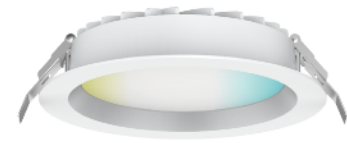

## 25W SMART WIFI LED DOWNLIGHT GH-DL25S TUYA

45mm

Ø190mm

### KEY INFORMATION

LUMEN OUTPUT	2370-2750 Lumens
INPUT POWER	25W
HOLE CUTOUT SIZE	ø160-170mm
INSTALL	Recessed
DIMMING OPTIONS	Dimmable on Smart Device with App
TRIM COLOUR	White
WARRANTY	3 Years
IP RATING	IP54 Front Cover, IP20 at the back
FLICKER FREE	Yes

### PHOTOMETRIC

EFFICACY	Up to 110 Lms/W
LUMEN OUTPUT COLOUR	Adjustable Warm 3000k - Bright 5700k
CRI	≥80
BEAM ANGLE	90°