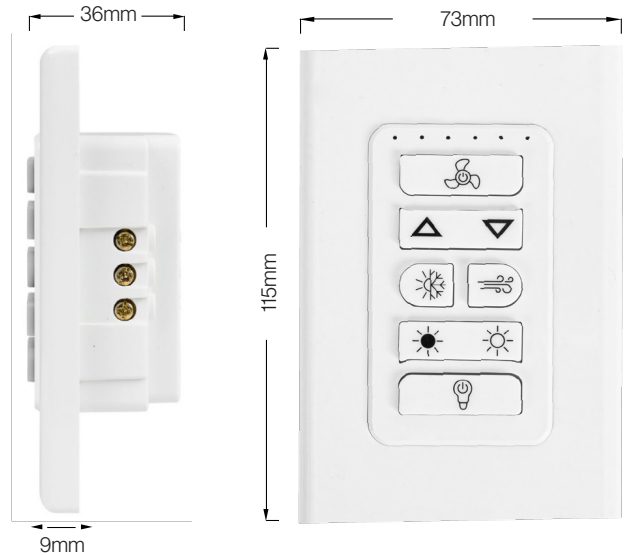

RF
FREQUENCY

Modern wall controller suitable for AMARI SII and VECTOR DC range.

This controller is designed to fit into most wall switches hole (using c-clip bracket), without any additional cutout required.

- Features below:
 - 6 Speed Fan Control
 - Fan Off
 - Light On/Off
 - Light Dimming
 - Windbreeze
 - Summer / Reverse
- This wall control only needs a regular 220-240V AC power to connect (no extra wires to the fan).
- Easily pair and connect to the fan (receiver).
- Control the fan from a radius of up to 8m. No limit of number of fans pairing if inside working radius.
- 2 years warranty.
- Must be installed by a licensed electrician.

*Not suitable for all DC ceiling fans, only selected Brilliant models are compatible.

WALL CONTROLLER FOR DC CEILING FANS*

TECHNICAL SPECIFICATIONS

DISPLAY	N/A
INPUT	Soft Buttons
FAN	ON/OFF
SPEED	6 Speed
LIGHT	ON/OFF
DIMMER	YES
BATTERY	No Batteries (Hardwired)
REVERSE	YES
WINDBREEZE	YES
CONTROL	RF 433MHz
WORKING DISTANCE	UP TO 8m

INSTALLATION

Must be installed by a licensed electrician

COMPATIBLE MODELS

AMARI SII	21719, 21721, 21723, 21725
VECTOR DC	22687, 22689, 22691, 22693, 22695, 22697

	MODEL	COLOUR	DESCRIPTION	BOX SIZE	GROSS WEIGHT	BOX QTY	BARCODE/TUN
RETAIL BOX	DCWALL CONTROL	White	DCWALL CONTROL	W150 x H75 x D60 mm	0.17 kg	1 pc	 9 312641 226802 >
OUTER CTN	DCWALL CONTROL	White	DCWALL CONTROL	W550 x H320 x D230 mm	9.5 kg	50 pc	 19312641226809