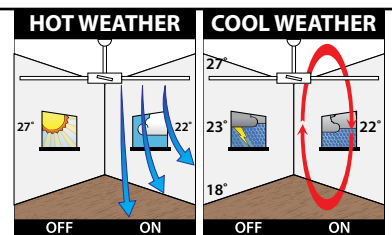

INCLUDES REMOTE

240V	32W	18W 800lm	4000°K COOL WHITE			UV STABLE ABS BLADES			
MOTOR		LED LIGHT							

- Size: 52" (1320mm)
- Motor: 32W DC Motor
- Construction: Metal Body and Canopy
- Blades: 3 x Moulded ABS
- Blade Pitch: 14 degree
- Ceiling Rake: 17 degree max
- Light Model: 18W 800 Lumen 4000K LED Array
- Control: Remote (5-speed) with reverse function and timer
- Warranty: 2 year In-Home + additional 3 years on the motor