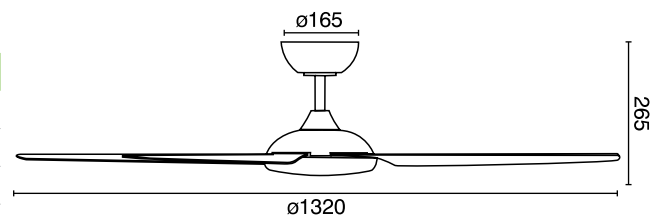

AMARI 52" 4-BLADE DC CEILING FAN

Remote control
Included

An aerodynamically designed 52-inch ceiling fan suitable for coastal locations with its body, canopy and blades made from durable and anti-rust ABS plastic. Utilises a powerful and efficient DC motor in combination with curved ABS blades for superior airflow

APPLICATIONS

- Bedrooms, lounge and family rooms
- Indoors or enclosed alfresco areas not exposed to the weather

MATT WHITE

MATT BLACK

AMARI 52" 4-BLADE DC CEILING FAN

TECHNICAL SPECIFICATIONS

Size	52 inch (1320mm)
Motor Type	DC (Direct Current)
Operating Voltage	220-240V / 50Hz
Motor Wattage	35W
Construction	ABS body and canopy
Blade Material	Moulded ABS (x4)
Ceiling install	Hangsure
Blade Pitch	12 degrees
Ceiling Rake	10 degree max
Other models available	21721: 52-inch with CCT LED light 21723: 56-inch without light 21725: 56-inch with CCT LED Light
Control	Remote 6-speed with reverse and windbreeze functions
Warranty	3 year in-home plus 3 year replacement (6-Year) *Limited warranty for wall controller, remote controller and light. Refer to warranty card inside the box for more details.
Standards:	AS/NZS 60335-1 AS/NZS 60335-2.80 AS/NZS 60598-1 AS/NZS 60598-2.1

INSTALLATION

Must be installed by a licensed electrician

ACCESSORIES (sold separately)

Extension Rod with loom 21810/05 matt white,
kits, 900mm x Ø26mm: 21810/06 matt black

AIR MOVEMENT

SPEED	1	2	3	4	5	6
RPM	130	170	190	210	230	250
Power	7W	15W	21W	25W	30W	35W
Airflow	5,324m³/h	8,873m³/h	10,478m³/h	11,915m³/h	13,571m³/h	14,788m³/h