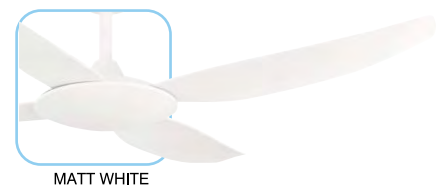

AMARI 52" 4-BLADE DC CEILING FAN

Remote control
Included

An aerodynamically designed 52-inch ceiling fan suitable for coastal locations with its body, canopy and blades made from durable and anti-rust ABS plastic. Utilises a powerful and efficient DC motor in combination with curved ABS blades for superior airflow

- Durable corrosion and UV resistant body and canopy construction with high strength moulded ABS blades
- The Windbreeze mode varies the fan speed to simulate a natural breeze effect.
- 6 speed remote control included.
- Reversible All-Seasons technology for use all year round
- Powerful 35W DC motor
- Uses Brilliant's Quick Connect Plug System to reduce install time
- Suitable for coastal locations

APPLICATIONS

- Bedrooms, lounge and family rooms
- Indoors or enclosed alfresco areas not exposed to the weather

MATT WHITE

MATT BLACK

AMARI 52" 4-BLADE DC CEILING FAN

TECHNICAL SPECIFICATIONS

Size	52 inch (1320mm)
Motor Type	DC (Direct Current)
Operating Voltage	220-240V / 50Hz
Motor Wattage	35W
Construction	ABS body and canopy
Blade Material	Moulded ABS (x4)
Ceiling install	Hangsure
Blade Pitch	12 degrees
Ceiling Rake	10 degree max
Other models available	21721: 52-inch with CCT LED light 21723: 56-inch without light 21725: 56-inch with CCT LED Light
Control	Remote 6-speed with reverse and windbreeze functions
Warranty	3 year in-home plus 3 year replacement (6-Year) *Limited warranty for wall controller, remote controller and light. Refer to warranty card inside the box for more details.
Standards:	AS/NZS 60335-1 AS/NZS 60335-2.80 AS/NZS 60598-1 AS/NZS 60598-2.1