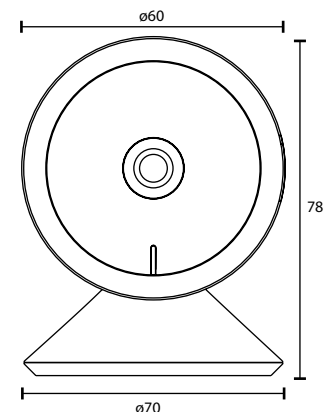

SMART WiFi MIA INDOOR CAMERA

TECHNICAL SPECIFICATIONS

Camera type:	Full High Definition, 2-megapixel
Video resolution:	1080P (1980 x 1080 pixels), 25fps
Audio:	Two-way audio
Field of view:	110 degree wide viewing angle
Motion detection:	Advanced PIR motion sensing
PIR distance:	Up to 4m
Sound detection:	Push notification to device
Night vision:	1 x infrared LED's
Night vision distance:	Up to 5 metres
Ingress protection:	IP20 rated (Indoor only)
Memory:	Micro SD card slot (128GB max, not included), rolling
Power source:	1 x USB to mini-USB cable and 240V adapter
Supported power:	DC5.0V / 1000mA
LED Indicator:	Blue (when motion is detected)
Operating temperature:	5°C to 35 °C
Warranty:	1 year replacement
WiFi Info:	IEEE802.11b/g/n, 2.4GHz Mac Encryption; WEP/WAPI/TKIP/AES
Device Requirements:	iOS 8.0 or higher, Android 4.1 or higher

INSTALLATION

Do-it-Yourself installation

	MODEL	COLOUR	DESCRIPTION	BOX SIZE	GROSS WEIGHT	BOX QTY	BARCODE/TUN
RETAIL BOX	21437/05	White	Smart WiFi Mia Camera	W106 x H126 x D62 mm	0.20 kg	1 pc	 9 312641 214373 >
OUTER CTN	21437/05	White	Smart WiFi Mia Camera	W335 x H280 x D230 mm	8.1 kg	20 pc	 19312641214370