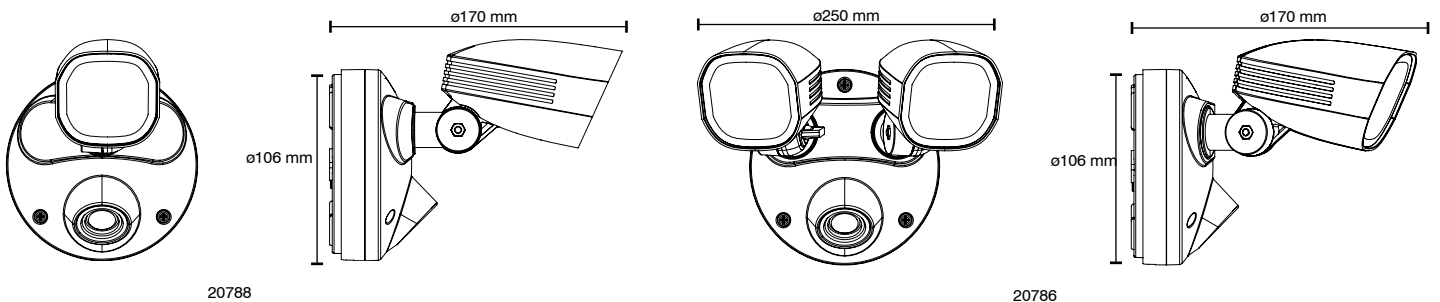

20786: BLACK

SHIELDER LED FLOODLIGHT

TECHNICAL SPECIFICATIONS

Operating voltage:	240V / 50Hz
Class:	Class II (2)
Wattage:	20788: 10W 20786: 2 x 10W
Lumens:	20788: 1100lm 20786: 2100lm
Colour Temperature:	4200K
Construction:	UV stabilised polycarbonate
Ingress protection:	IP54 rated
Warranty:	3 year replacement
Standards:	

INSTALLATION

Must be installed by a licensed electrician

	MODEL	COLOUR	DESCRIPTION	BOX SIZE	GROSS WEIGHT	BOX QTY	BARCODE
RETAIL BOX	20788/05	White	Shielder LED 1 Light Floodlight	W110 x H150 x D111 mm	0.39 kg	1 pc	 9 312641 207894 >
OUTER CTN	20788/05	White	Shielder LED 1 Light Floodlight	W235 x H320 x D235 mm	3.12 kg	8 pc	 19312641207891
RETAIL BOX	20788/06	Black	Shielder LED 1 Light Floodlight	W110 x H150 x D111mm	0.39 kg	1 pc	 9 312641 207887 >
OUTER CTN	20788/06	Black	Shielder LED 1 Light Floodlight	W235 x H320 x D235 mm	3.12 kg	8 pc	 19312641207884
RETAIL BOX	20786/05	White	Shielder LED 2 Light Floodlight	W245 x H320 x D235 mm	0.58 kg	1 pc	 9 312641 207870 >
OUTER CTN	20786/05	White	Shielder LED 2 Light Floodlight	W245 x H320 x D305 mm	4.64 kg	8 pc	 19312641207877
RETAIL BOX	20786/06	Black	Shielder LED 2 Light Floodlight	W115 x H150 x D147	0.58 kg	1 pc	 9 312641 207863 >
OUTER CTN	20786/06	Black	Shielder LED 2 Light Floodlight	W245 x H320 x D305 mm	4.64 kg	8 pc	 19312641207860